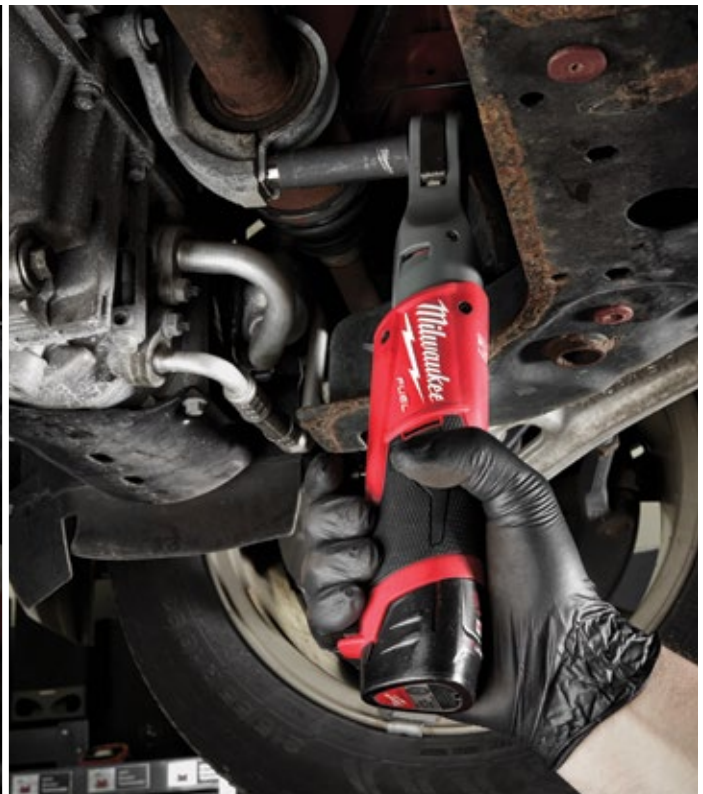

M12 FUEL™

As the flagship of the M12 system, M12 FUEL tools are designed, engineered and built to deliver extreme performance and productivity. All M12 FUEL products feature three MILWAUKEE-exclusive innovations — the POWERSTATE brushless motor, REDLITHIUM battery pack and REDLINK PLUS intelligence hardware and software — that deliver unmatched power, run-time and durability on the jobsite.