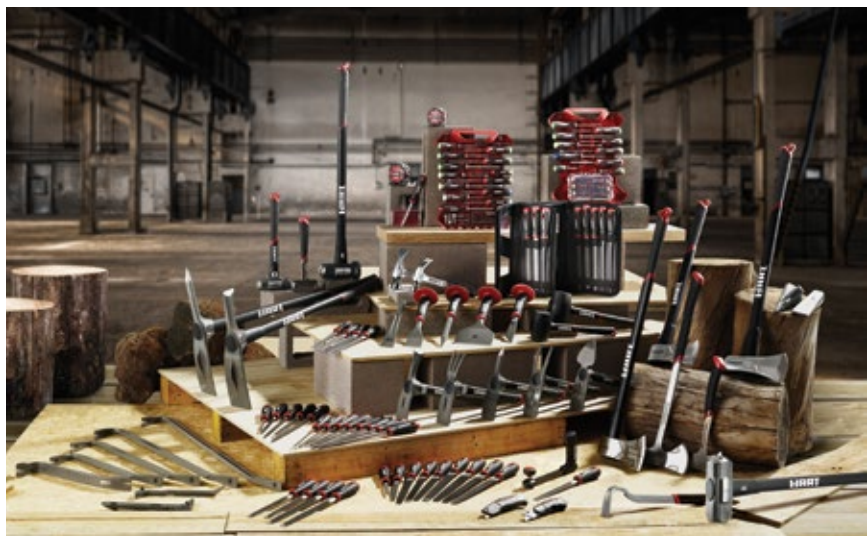

Digital Box Levels

Magnetic Digital Box Levels

EMPIRE Level continues to own users within the construction trades with innovative products and user-focused technology. The expansion of ULTRAVIEW LED technology into the torpedo level category gives users a lightweight pocketable solution for everyday work in poorly lit conditions. The new line of digital levels exceeded user expectations with industry-first features like auto-calibration and inspect mode making them the easiest and most functional levels on the market. As the dominant industry leader, EMPIRE Level continued to upgrade core categories with the expansion of compact box levels, and long reel tapes driving high double digit sales growth in 2017 and taking significant market share.

HART family of products focus on delivering innovative signature features that provide contractors with top quality tools to enhance productivity. Products range from hammers, sledges, tiling tools, pry bars, clamps, mattocks and utility tools ensure you have the right products to complete every job.