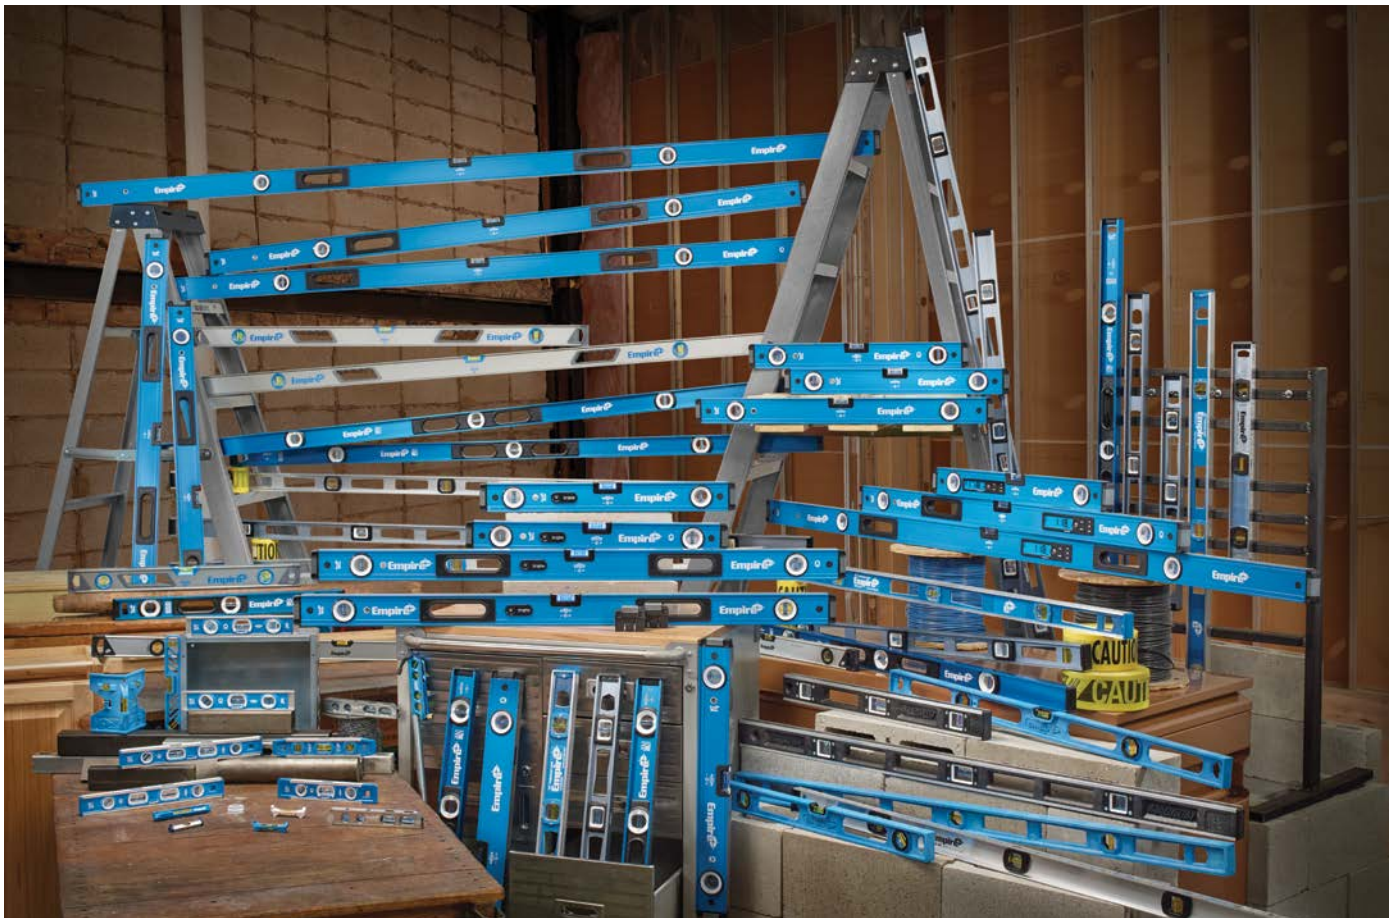

Layout and Measuring Tools

As a leading brand name in the layout market, EMPIRE has earned true respect within the industry by delivering a broad range of innovative solutions year in and year out. EMPIRE levels are extremely readable, accurate and durable, exemplified in the new ULTRAVIEW LED and Digital Box Levels in 2016. Each level undergoes a rigorous quality inspection to ensure it delivers the precision and toughness required for unquestioned results.