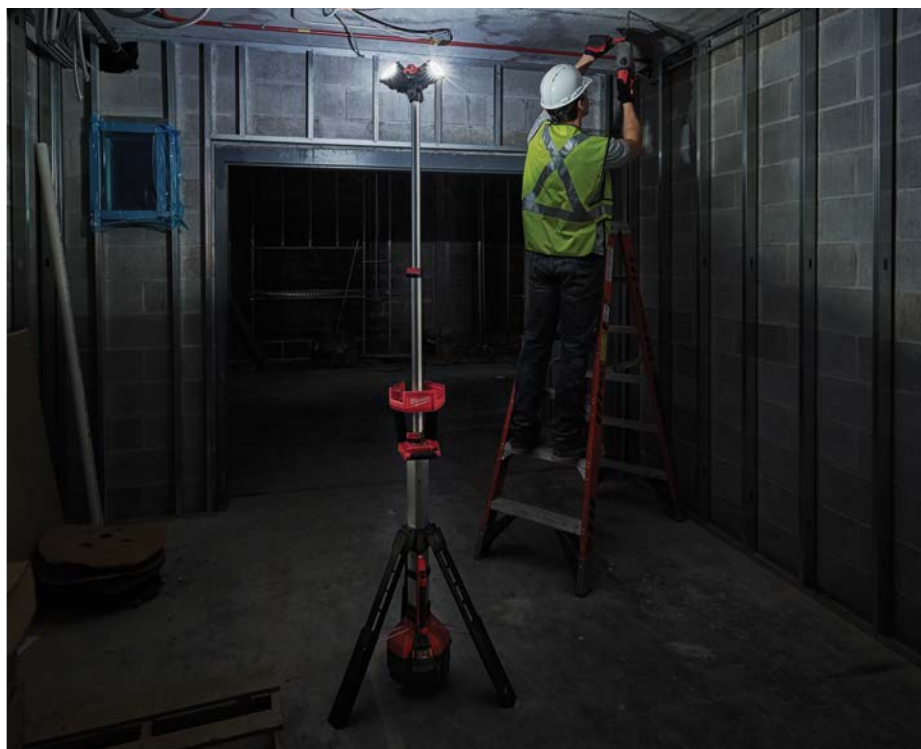

M12 M18
HIGH OUTPUT LIGHTING
ADAPTS. PERFORMS. SURVIVES.