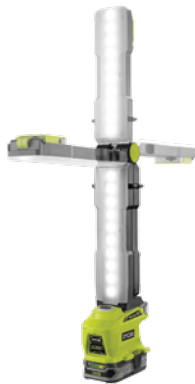

# BRUSHLESS

18-volt ONE+ Hybrid Fan

18-volt ONE+ Hybrid Stereo

18-volt ONE+ Hybrid LED Cable Lights

18-volt ONE+ Brushless Belt Sander

18-volt ONE+ Brushless Hammer Drill

18-volt ONE+ Hot Glue Gun

18-volt ONE+ LED Workbench Light