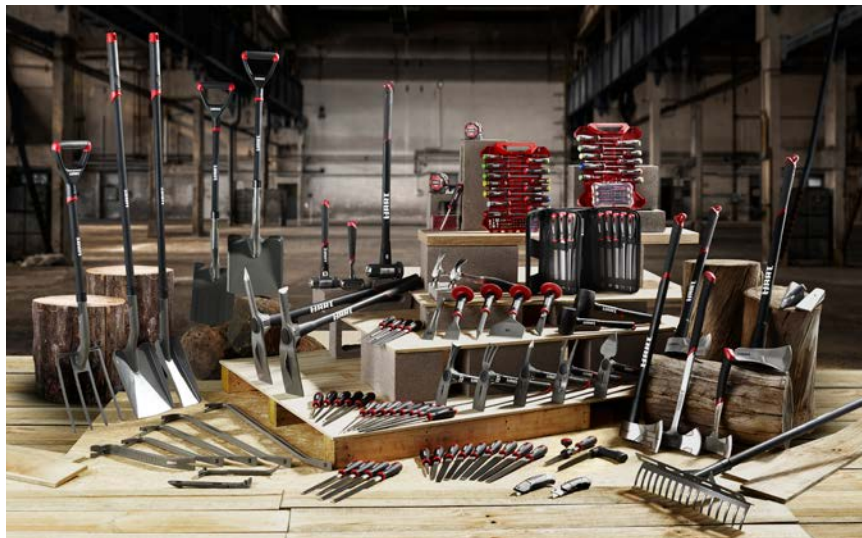

## Hand Tools

STILETTO tool sets the standard with premium Titanium hand tools and hammers that are 45% lighter than steel, while providing the same striking force and strength. In addition, Titanium tools produce 10X less recoil shock, which means less downtime due to injury, more productivity and most importantly less pain while getting the job done.

HART Family of products focus on delivering innovative signature features that provide contractors with top quality materials to enhance productivity. Products ranges in Hammers, Sledges, Tiling Tools, Pry Bars, Clamps, Mattocks and Utility Tools insure you have the right products to complete every job.