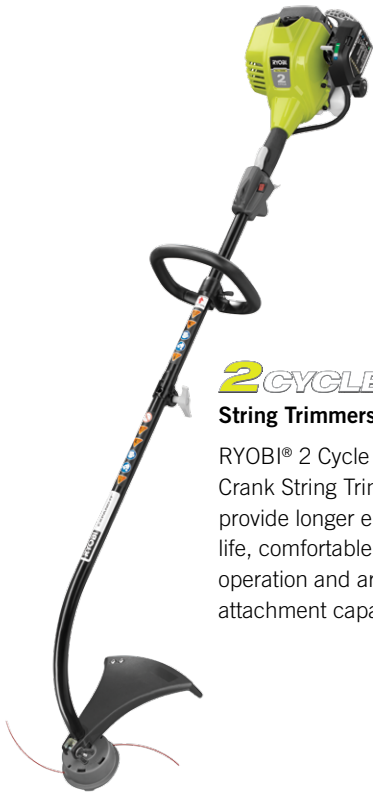

40V LITHIUM

RYOBI® 40-volt lithium ion batteries provide fade free power and longer run time to over fifteen 40-volt tools.

40-volt Lithium Brushless 20" Cordless Lawn Mower

40-volt Lithium Brushless 20" Cordless Snow Blower

40-volt X Lithium 15" Cordless String Trimmer

40-volt Lithium Cordless Jet Fan Blower

40-volt Lithium 24" Cordless Hedge Trimmer

40-volt Lithium Brushless 14" Cordless Chainsaw

40-volt X EXPAND-IT String Trimmer

40V LITHIUM

Outdoor Products

RYOBI® Outdoor Tools are engineered to deliver superior performance for every lawn and garden enthusiast. RYOBI® combines power, innovative features, and premium engines into a full line of gas and electric pressure washers, gas string trimmers, hedge trimmers, blowers, chainsaws, and generators. At an affordable price, high quality lawn equipment is within reach of every homeowner.

2 CYCLE String Trimmers

RYOBI® 2 Cycle Full Crank String Trimmers provide longer engine life, comfortable operation and are attachment capable.

2200 WATT Inverter Generator

Designed for quiet operation and clean power, the RYOBI® Inverter Generator is capable of powering your most sensitive electronics. With a transport-friendly housing and a lightweight design, the Inverter Generator provides power anywhere you need it.