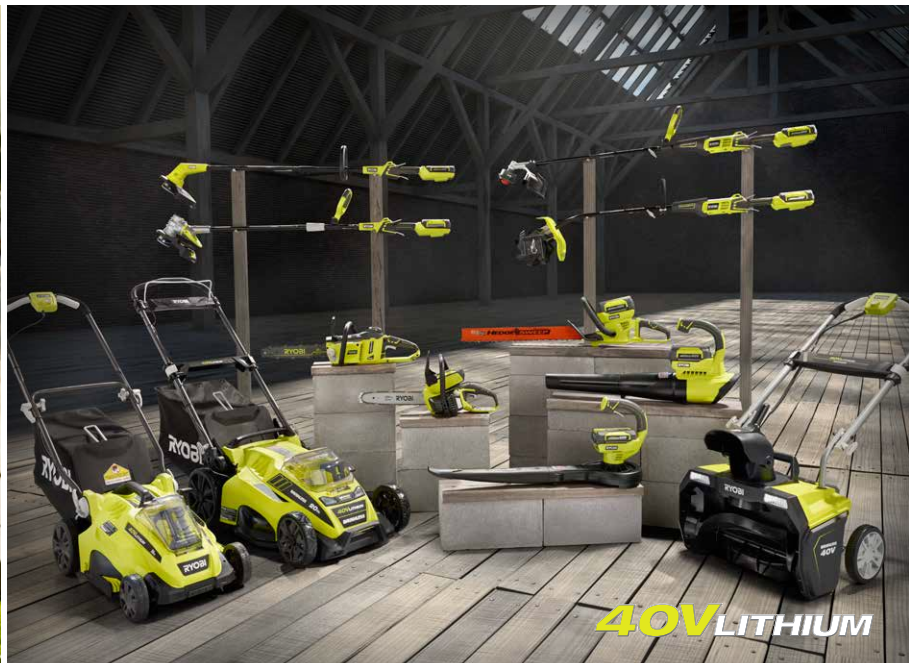

Outdoor Products

RYOBI® Outdoor Products deliver the latest technology and features with the newest member of the 18-Volt ONE+® System – 18-volt LITHIUM+™ Outdoor Products – compatible with all RYOBI® ONE+® tools produced since 1996. LITHIUM+™ takes 18-volt lawn care to a new level with more power, runtime and features than previous models. Meanwhile, the ever-growing 40-volt system is currently made up of 15 tools, from blowers, trimmers, chainsaws to mowers.

40V LITHIUM

Outdoor Products

RYOBI® Outdoor Tools are engineered to deliver superior performance for every lawn and garden enthusiast. RYOBI® combines power, innovative features, and premium engines into a full line of gas and electric pressure washers, gas string trimmers, hedge trimmers, blowers, chainsaws, and generators. At an affordable price, high quality lawn equipment is within reach of every homeowner.

2 CYCLE String Trimmers

RYOBI® 2 Cycle Full Crank String Trimmers provide longer engine life, comfortable operation and are attachment capable.

2200 WATT Inverter Generator

Designed for quiet operation and clean power, the RYOBI® Inverter Generator is capable of powering your most sensitive electronics. With a transport-friendly housing and a lightweight design, the Inverter Generator provides power anywhere you need it.